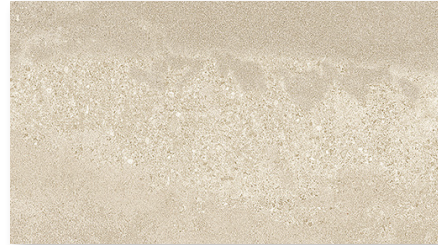

FORM COLLECTION

MALINE TILE
ELEVATE YOUR SHOWROOM

malinetile.com

FORM

Stock Sizes

2"x2" Mosaic

Colors

Anthracite

Grey

Sand

White

Anthracite Casa

Grey Casa

Sand Casa

White Casa

Left Wall: Anthracite Casa | 12"x24"