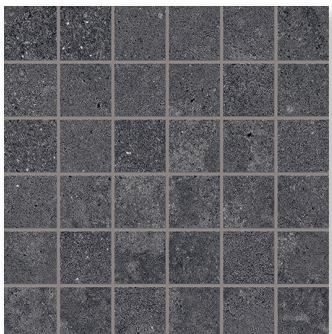

Grey

Sand

White

Anthracite Casa

Grey Casa

Sand Casa

White Casa

Left Wall: Anthracite Casa | 12"x24"

Floor: Anthracite | 12"x24"

Floor: Grey Casa | 12"x24"

Walls: Grey | 12"x24"

Floor: Sand | 12"x24"

Walls: Sand Casa | 12"x24"

Walls: White Casa | 12"x24"

Floor: White | 12"x24"

FORM